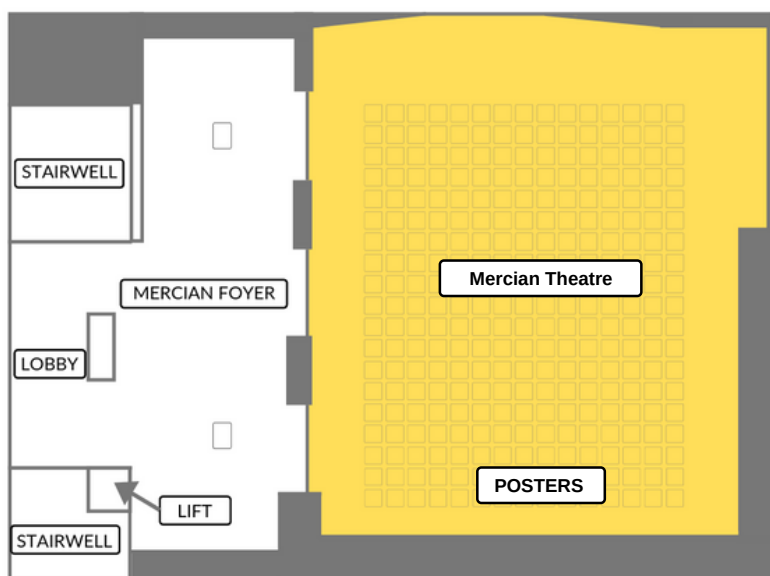

Discover & Imagine Rooms
Theatre Style (70 people max)

Rookeries 1 and 2 Rooms
Cabaret Style (50 people max)

Explore Room - Meeting room
Table and Chairs (10 people max)

Evolve Room - Storage and Private Conference Team Room

SECOND FLOOR (2)

Mercian Theatre
Theatre Style (300 people max)

Mercian Foyer
Sponsor / Exhibitor Stands
Refreshments & Catering

Workshop Symbols Legend

Alignment of each specialist topic is denoted by the symbols below.